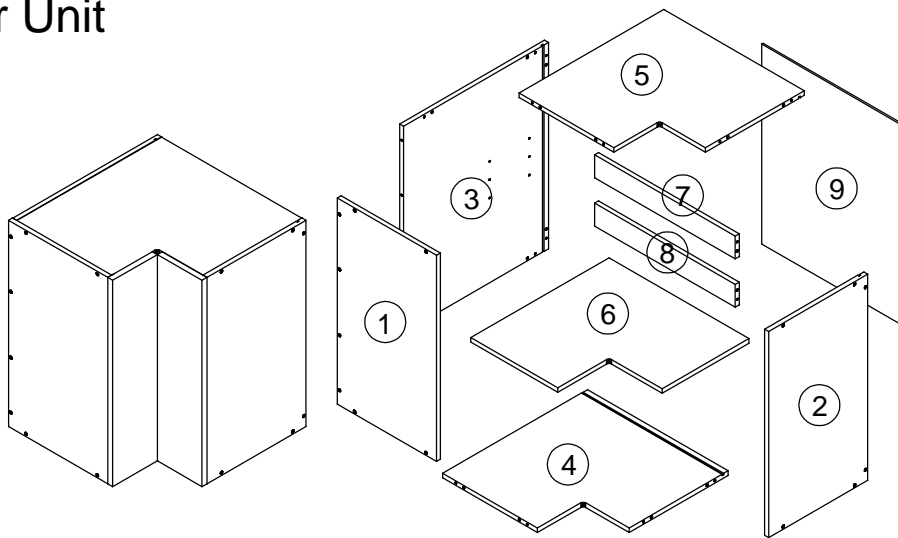

Wall Corner Unit

A:20pcs
 Ø7x48mm

B:16pcs
 Ø8x40mm

C:6pcs

D:2pcs

E:2pcs

F:16pcs
 Ø4x16mm

1

2

3

4

5

D:2pcs

E:2pcs

F:8pcs

6