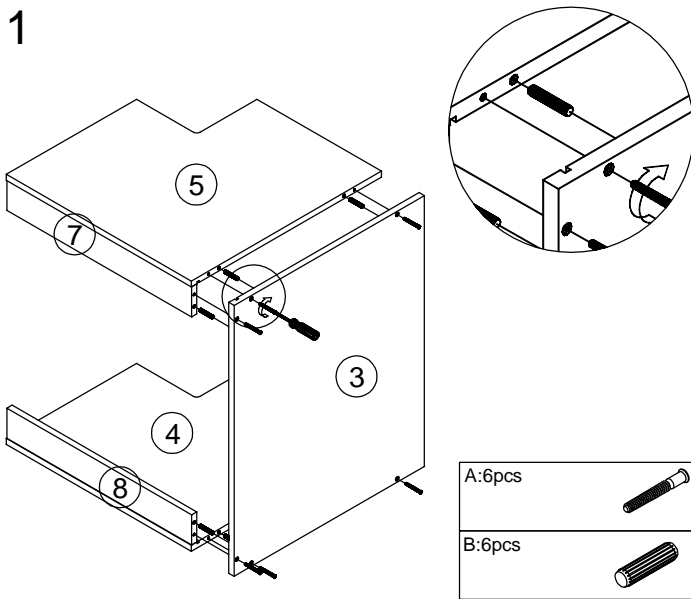

Wall Corner Unit

A:20pcs
 Ø7x48mm

B:16pcs
 Ø8x40mm

C:6pcs

D:2pcs

E:2pcs

F:16pcs
 Ø4x16mm

1

2

3

4

5

D:2pcs

E:2pcs

F:8pcs

6

F:8pcs